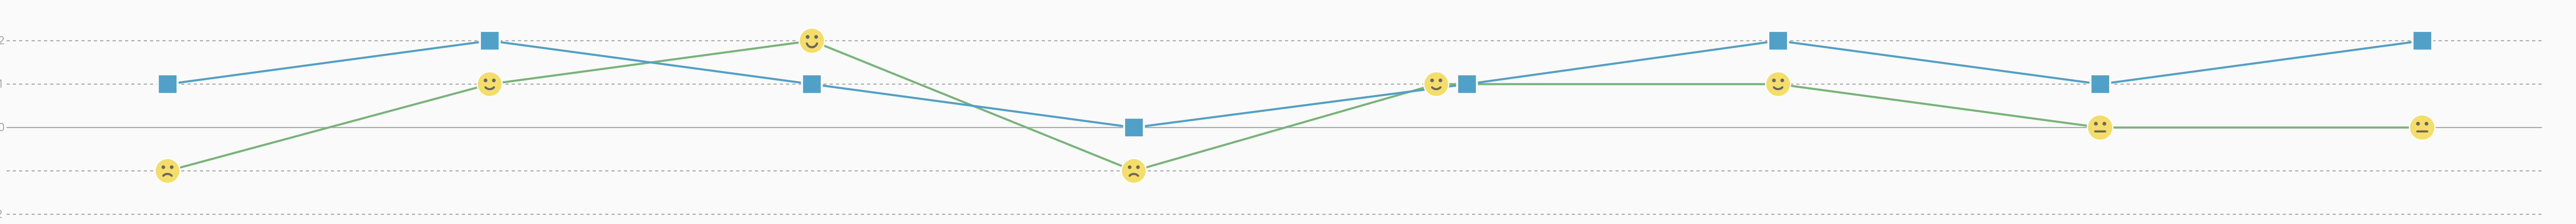

Has lunch at 1 pm

Katharina / Tobi CHANNEL OVERVIEW

Katharina / Tobi EMOTIONAL JOURNEYS

Katharina / Tobi DRAMATIC ARC

Katharina / Tobi BACKSTAGE LANE