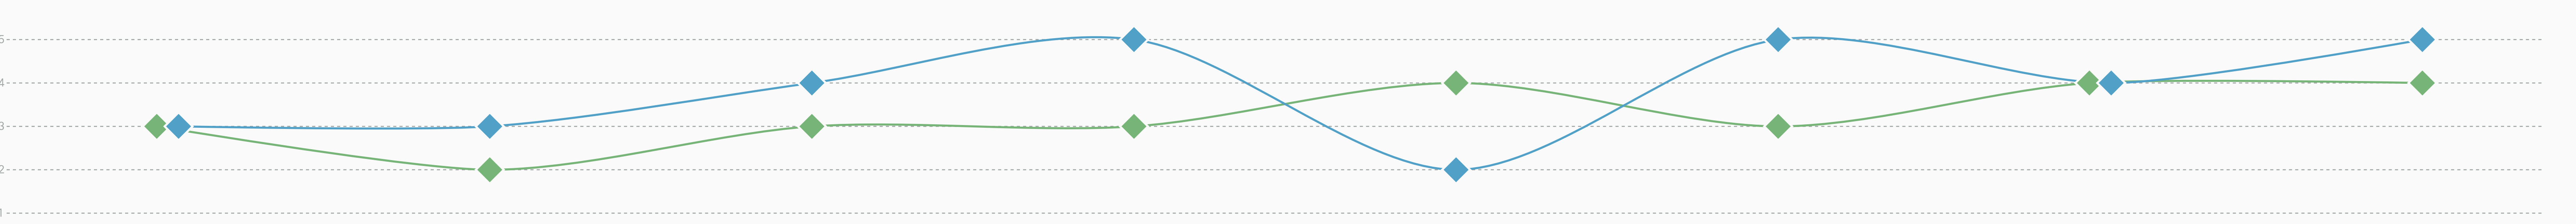

Has lunch at 1 pm

Katharina / Tobi CHANNEL OVERVIEW

Katharina / Tobi EMOTIONAL JOURNEYS

Katharina / Tobi DRAMATIC ARC

Katharina / Tobi BACKSTAGE LANE